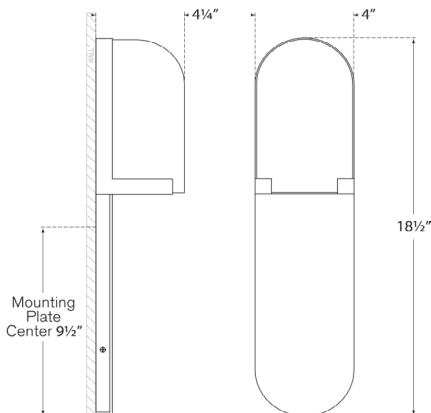

Melange Medium Elongated Pill Sconce

KW2014BZ-ALB

Materials Shown

Bronze with Alabaster Shade

Available in

Antique-Burnished Brass

Bronze

Polished Nickel

Dimensions

O/A Height: 18.5"

Width: 4.5"

Extension: 4.25"

Backplate: 4" x 18.25" Oval

Socket

E12 Candelabra

Wattage

6 LED B11

Weight

8lbs