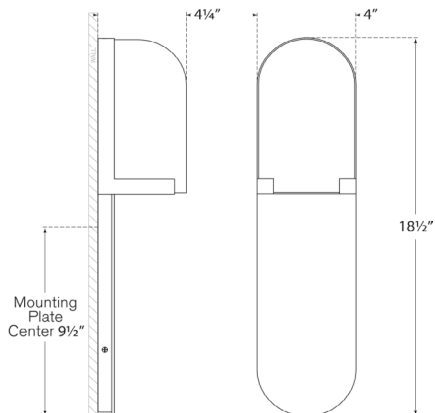

Melange Medium Elongated Pill Sconce

KW2014AB-ALB

Materials Shown

**Antique-Burnished Brass with
Alabaster Shade**

Available in

**Antique-Burnished Brass
Bronze
Polished Nickel**

Dimensions

O/A Height: 18.5"
Width: 4.5"
Extension: 4.25"
Backplate: 4" x 18.25" Oval

Socket

E12 Candelabra

Wattage

6 LED B11

Weight

8lbs